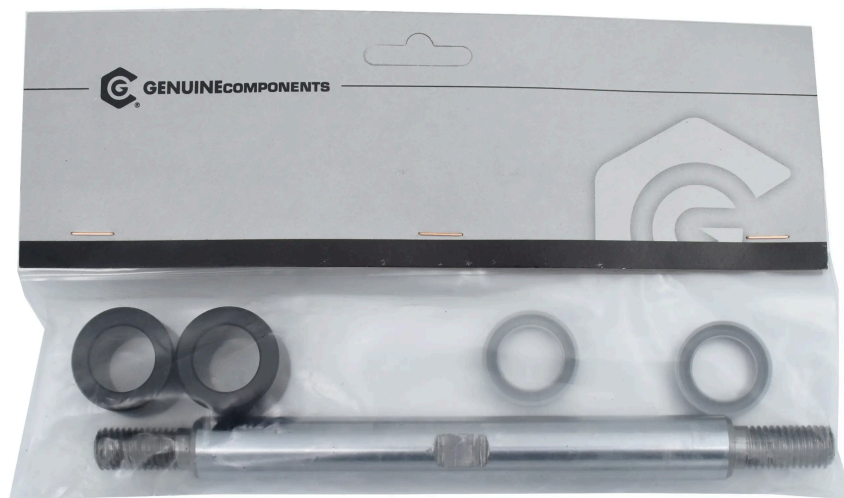

## AIR SHAFT KIT, FOR CP10

Part No  
CP10R-AM-300

### AIR SHAFT KIT, FOR CP10

Use original spare parts and accessories and you will get optimal performance and long life from your diaphragm pump.